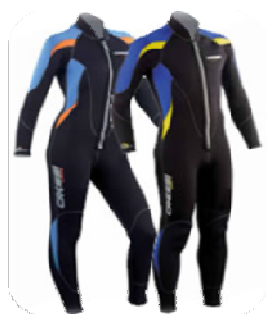

# WETSUIT'S PROMO

**LUI/LEI Retail Price 90.00 US\$**

**10+ price 52.00 US\$**

**20+ price 48.50 US\$**

**Summer Retail Price 140.00 US\$**

**10+ price 80.00 US\$**

**20+ price 76.00 US\$**

**MED Retail Price 64.00 US\$**